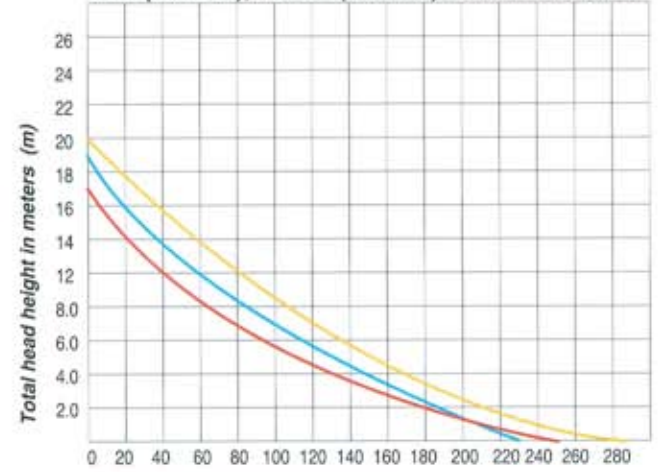

1/3 HP (0.25Kw) Performance data

Flow in liters per minute (L/min)

- 3 phase, 3/4" PT discharge bore, 20mm

1/2 HP (0.37 Kw), 3/4 HP (0.56 Kw) Performance data

Flow in liters per minute (L/min)

- 1/2 HP, 3 phase, 3/4" PT discharge bore, 20mm
- 1/2 HP, 3 phase, 1" PT discharge bore, 27mm
- 3/4 HP, 3 phase, 1" PT discharge bore, 27mm

1 HP (0.75 Kw), 1.5 HP (1.12 Kw) Performance data

Flow in liters per minute (L/min)

- 1 HP, 3 phase, 1" PT discharge bore, 27mm
- 1 HP, 3 phase, 1 1/4" PT discharge bore, 31mm
- 1.5 HP, 3 phase, 1 1/4" PT discharge bore, 31mm