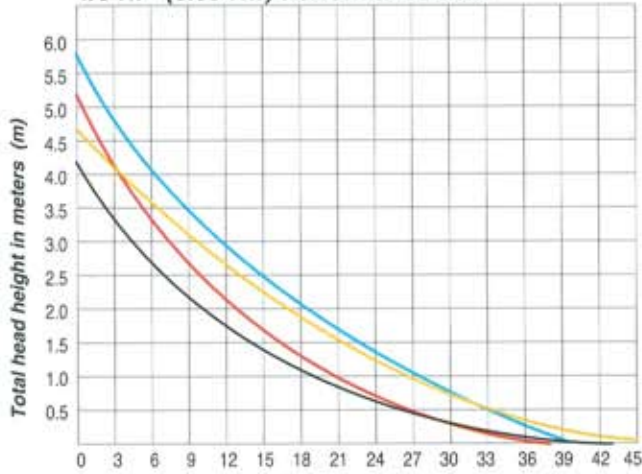

1/8 HP (0.09 Kw) Performance data

Flow in liters per minute (L/min)

- 3 phase, 3/8" PT discharge bore, 12mm
- 1 phase, 3/8" PT discharge bore, 12mm
- 3 phase, 1/2" PT discharge bore, 15mm
- 1 phase, 1/2" PT discharge bore, 15mm

1/6 HP (0.13 Kw) Performance data

Flow in liters per minute (L/min)

- 3 phase, 3/8" PT discharge bore, 12mm
- 1 phase, 3/8" PT discharge bore, 12mm
- 3 phase, 1/2" PT discharge bore, 15mm
- 1 phase, 1/2" PT discharge bore, 15mm

1/4 HP (0.18 Kw) Performance data

Flow in liters per minute (L/min)

- 3 phase, 1/2" PT discharge bore, 15mm
- 1 phase, 1/2" PT discharge bore, 15mm
- 3 phase, 3/4" PT discharge bore, 20mm
- 1 phase, 3/4" PT discharge bore, 20mm

1/3 HP (0.25Kw) Performance data

Flow in liters per minute (L/min)

- 3 phase, 3/4" PT discharge bore, 20mm

1/2 HP (0.37 Kw), 3/4 HP (0.56 Kw) Performance data

Flow in liters per minute (L/min)

- 1/2 HP, 3 phase, 3/4" PT discharge bore, 20mm
- 1/2 HP, 3 phase, 1" PT discharge bore, 27mm
- 3/4 HP, 3 phase, 1" PT discharge bore, 27mm