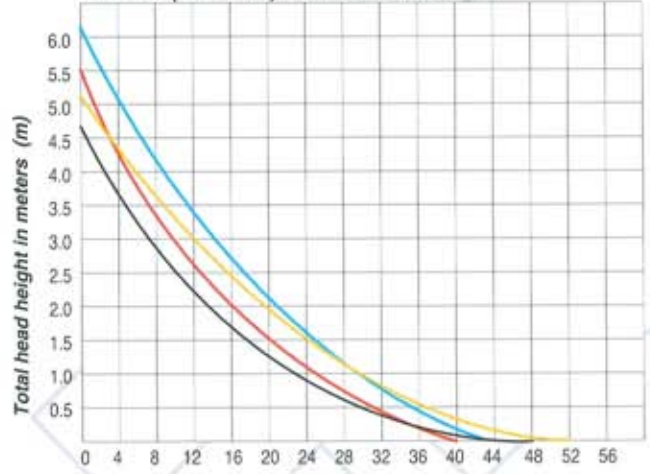

1/8 HP (0.09 Kw) Performance data

Flow in liters per minute (L/min)

- 3 phase, 3/8" PT discharge bore, 12mm
- 1 phase, 3/8" PT discharge bore, 12mm
- 3 phase, 1/2" PT discharge bore, 15mm
- 1 phase, 1/2" PT discharge bore, 15mm

1/6 HP (0.13 Kw) Performance data

Flow in liters per minute (L/min)

- 3 phase, 3/8" PT discharge bore, 12mm
- 1 phase, 3/8" PT discharge bore, 12mm
- 3 phase, 1/2" PT discharge bore, 15mm
- 1 phase, 1/2" PT discharge bore, 15mm

1/4 HP (0.18 Kw) Performance data

Flow in liters per minute (L/min)

- 3 phase, 1/2" PT discharge bore, 15mm
- 1 phase, 1/2" PT discharge bore, 15mm
- 3 phase, 3/4" PT discharge bore, 20mm
- 1 phase, 3/4" PT discharge bore, 20mm

1/3 HP (0.25Kw) Performance data

Flow in liters per minute (L/min)

- 3 phase, 3/4" PT discharge bore, 20mm

1/2 HP (0.37 Kw), 3/4 HP (0.56 Kw) Performance data

Flow in liters per minute (L/min)

- 1/2 HP, 3 phase, 3/4" PT discharge bore, 20mm
- 1/2 HP, 3 phase, 1" PT discharge bore, 27mm
- 3/4 HP, 3 phase, 1" PT discharge bore, 27mm