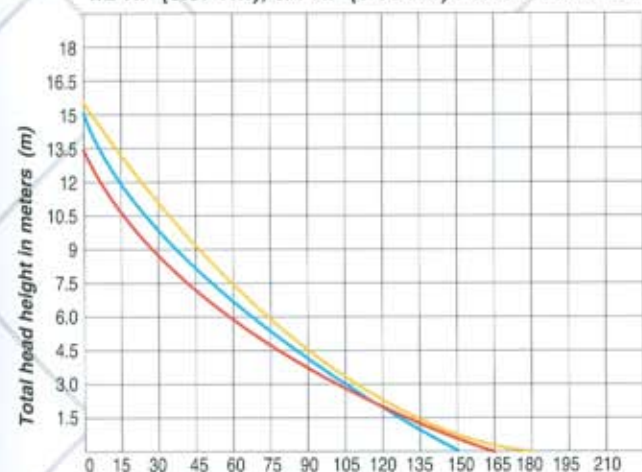

1/4 HP (0.18 Kw) Performance data

Flow in liters per minute (L/min)

- 3 phase, 1/2" PT discharge bore, 15mm
- 1 phase, 1/2" PT discharge bore, 15mm
- 3 phase, 3/4" PT discharge bore, 20mm
- 1 phase, 3/4" PT discharge bore, 20mm

1/3 HP (0.25Kw) Performance data

Flow in liters per minute (L/min)

- 3 phase, 3/4" PT discharge bore, 20mm

1/2 HP (0.37 Kw), 3/4 HP (0.56 Kw) Performance data

Flow in liters per minute (L/min)

- 1/2 HP, 3 phase, 3/4" PT discharge bore, 20mm
- 1/2 HP, 3 phase, 1" PT discharge bore, 27mm
- 3/4 HP, 3 phase, 1" PT discharge bore, 27mm

1 HP (0.75 Kw), 1.5 HP (1.12 Kw) Performance data

Flow in liters per minute (L/min)

- 1 HP, 3 phase, 1" PT discharge bore, 27mm
- 1 HP, 3 phase, 1 1/4" PT discharge bore, 31mm
- 1.5 HP, 3 phase, 1 1/4" PT discharge bore, 31mm