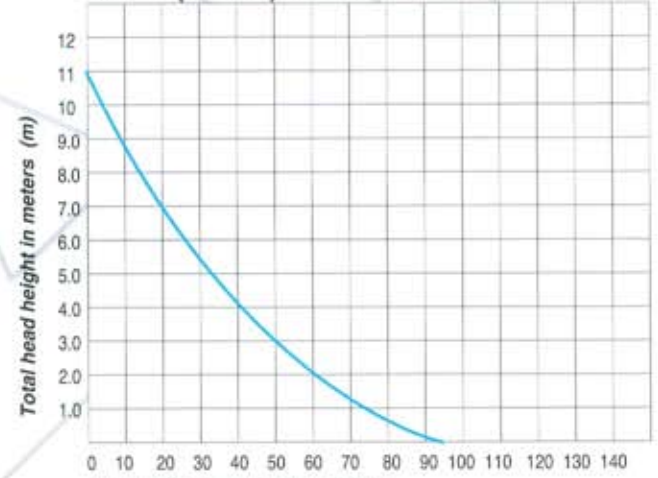

1/6 HP (0.13 Kw) Performance data

Flow in liters per minute (L/min)

- 3 phase, 3/8" PT discharge bore, 12mm
- 1 phase, 3/8" PT discharge bore, 12mm
- 3 phase, 1/2" PT discharge bore, 15mm
- 1 phase, 1/2" PT discharge bore, 15mm

1/4 HP (0.18 Kw) Performance data

Flow in liters per minute (L/min)

- 3 phase, 1/2" PT discharge bore, 15mm
- 1 phase, 1/2" PT discharge bore, 15mm
- 3 phase, 3/4" PT discharge bore, 20mm
- 1 phase, 3/4" PT discharge bore, 20mm

1/3 HP (0.25Kw) Performance data

Flow in liters per minute (L/min)

- 3 phase, 3/4" PT discharge bore, 20mm

1/2 HP (0.37 Kw), 3/4 HP (0.56 Kw) Performance data

Flow in liters per minute (L/min)

- 1/2 HP, 3 phase, 3/4" PT discharge bore, 20mm
- 1/2 HP, 3 phase, 1" PT discharge bore, 27mm
- 3/4 HP, 3 phase, 1" PT discharge bore, 27mm