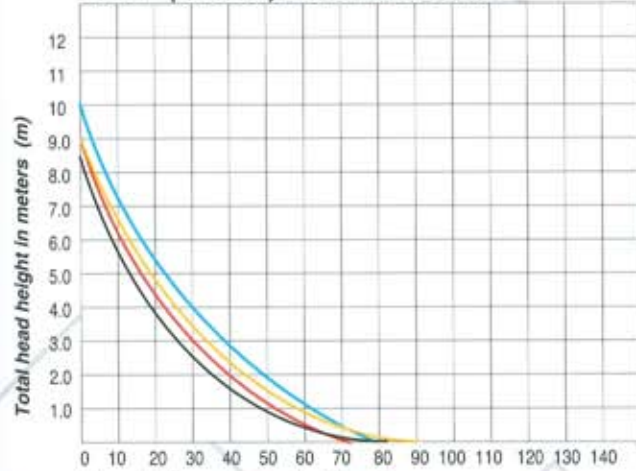

1/8 HP (0.09 Kw) Performance data

Flow in liters per minute (L/min)

- 3 phase, 3/8" PT discharge bore, 12mm
- 1 phase, 3/8" PT discharge bore, 12mm
- 3 phase, 1/2" PT discharge bore, 15mm
- 1 phase, 1/2" PT discharge bore, 15mm

1/6 HP (0.13 Kw) Performance data

Flow in liters per minute (L/min)

- 3 phase, 3/8" PT discharge bore, 12mm
- 1 phase, 3/8" PT discharge bore, 12mm
- 3 phase, 1/2" PT discharge bore, 15mm
- 1 phase, 1/2" PT discharge bore, 15mm

1/4 HP (0.18 Kw) Performance data

Flow in liters per minute (L/min)

- 3 phase, 1/2" PT discharge bore, 15mm
- 1 phase, 1/2" PT discharge bore, 15mm
- 3 phase, 3/4" PT discharge bore, 20mm
- 1 phase, 3/4" PT discharge bore, 20mm

1/3 HP (0.25Kw) Performance data

Flow in liters per minute (L/min)

- 3 phase, 3/4" PT discharge bore, 20mm

1/2 HP (0.37 Kw), 3/4 HP (0.56 Kw) Performance data

Flow in liters per minute (L/min)

- 1/2 HP, 3 phase, 3/4" PT discharge bore, 20mm
- 1/2 HP, 3 phase, 1" PT discharge bore, 27mm
- 3/4 HP, 3 phase, 1" PT discharge bore, 27mm